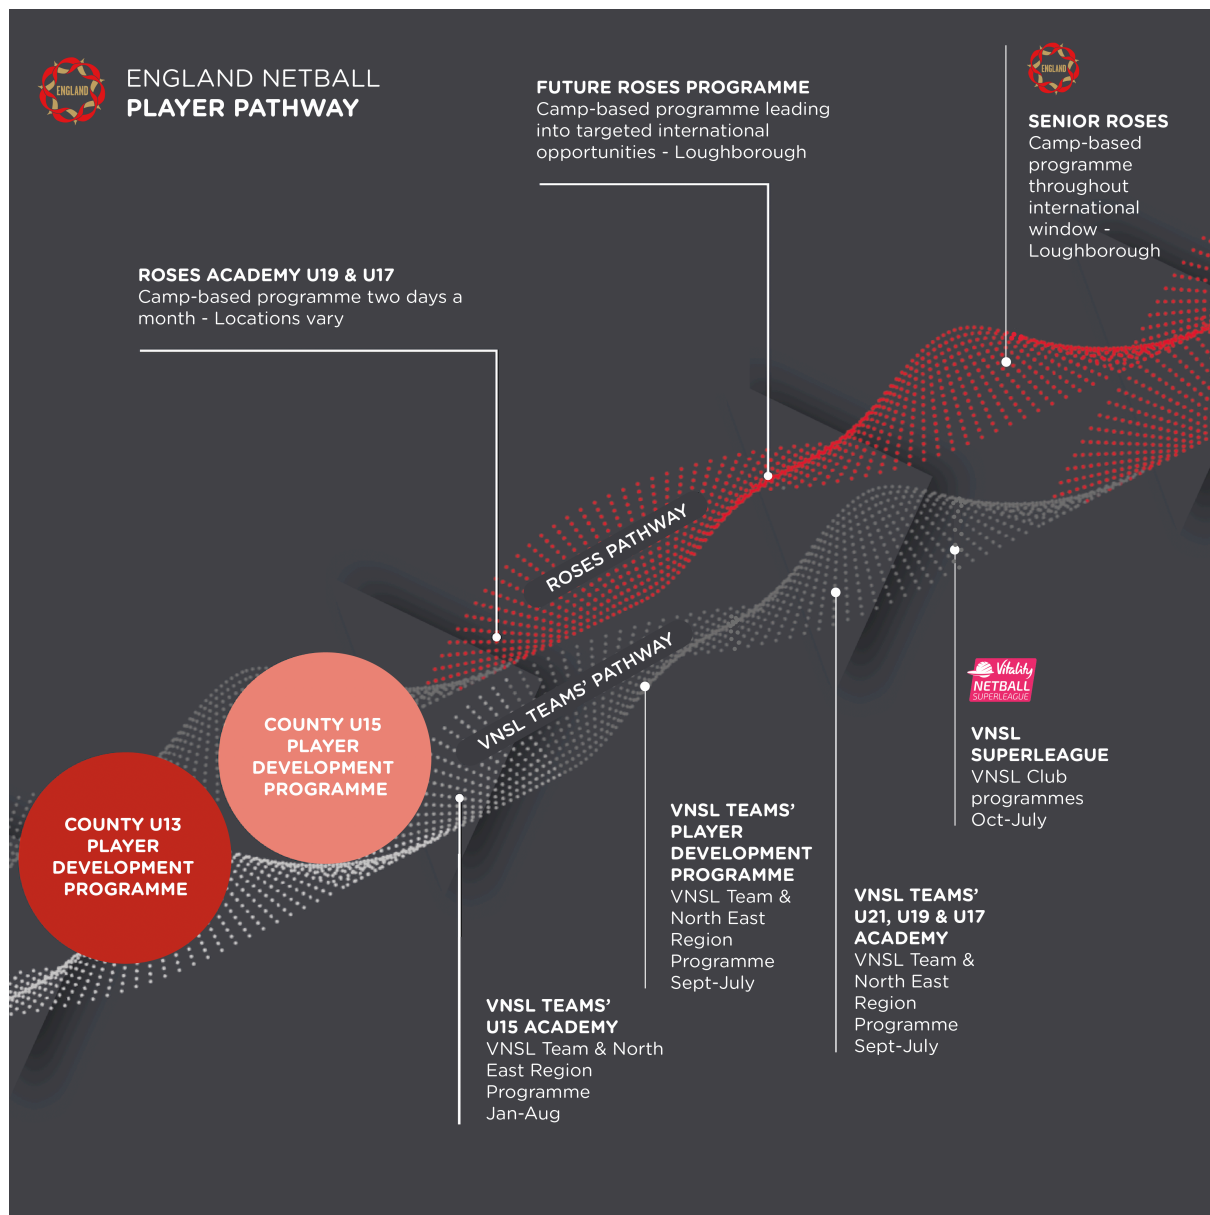

# CORNWALL NETBALL PLAYER PATHWAY

CORNWALL NETBALL HAVE ADOPTED THE ENGLAND NETBALL PLAYER PATHWAY

CORNWALL NETBALL RUN 1 X U13 DEVELOPMENT PROGRAMME – SATELLITE ACADEMY FOR PLAYERS IN CURRENT YEARS 7 AND 8 SCHOOL AGE

CORNWALL NETBALL RUN 1 X COUNTY U15 PLAYER DEVELOPMENT PROGRAMME FOR PLAYERS UPTO CURRENT YEAR 9 AND 10 AGE GROUP. THIS CAN ALSO INCLUDE PLAYERS IN YEAR 8 IF THEY HAVE THE POTENTIAL TO SUCCEED

IN ADDITION TO THE ENGLAND PATHWAY CORNWALL RUN A CORNWALL FUTURES DEVELOPMENT PROGRAMME X 1. THIS SITS OUTSIDE THE EN PATHWAY BUT IS FOR PLAYERS NOT QUITE READY FOR COUNTY ACADEMY BUT WHO ARE TOO OLD FOR THE SATELLITE PROGRAMME. THIS IS TO ENSURE LATE DEVELOPERS ARE NOT MISSED FROM THE PROGRAMME